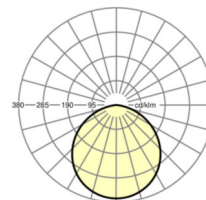

**LIGHTING TECHNOLOGY**

Placement	LED, Colour rendering/Light colour CRI ≥ 80 / 4000K
Colour tolerance (MacAdam)	3SDCM
Photobiological safety (Luminaire)	RGO
Nominal luminous flux	1132lm
LED service life	50000h L85/B10 (Tq 25°C), 75000h L80/B10 (Tq 25°C)
Luminaire luminous efficiency	82lm/W
Beam angle	110°
UGR lat./long.	28.3 / 28.3

**MECHANICS**

Housing colour	white
Dimensions (LxWxH/DxH)	140mm x 115mm
Weight (net)	1.03kg
Type of installation	Ceiling-mounted single installation

**Dimensions**

H	115 mm	Height
D	140 mm	Diameter

Reference	LED 1100lm 840
ηLB	100 %
Φ ↓/↑	100 % / 0 %
UGR lat./long.	28.3 / 28.3